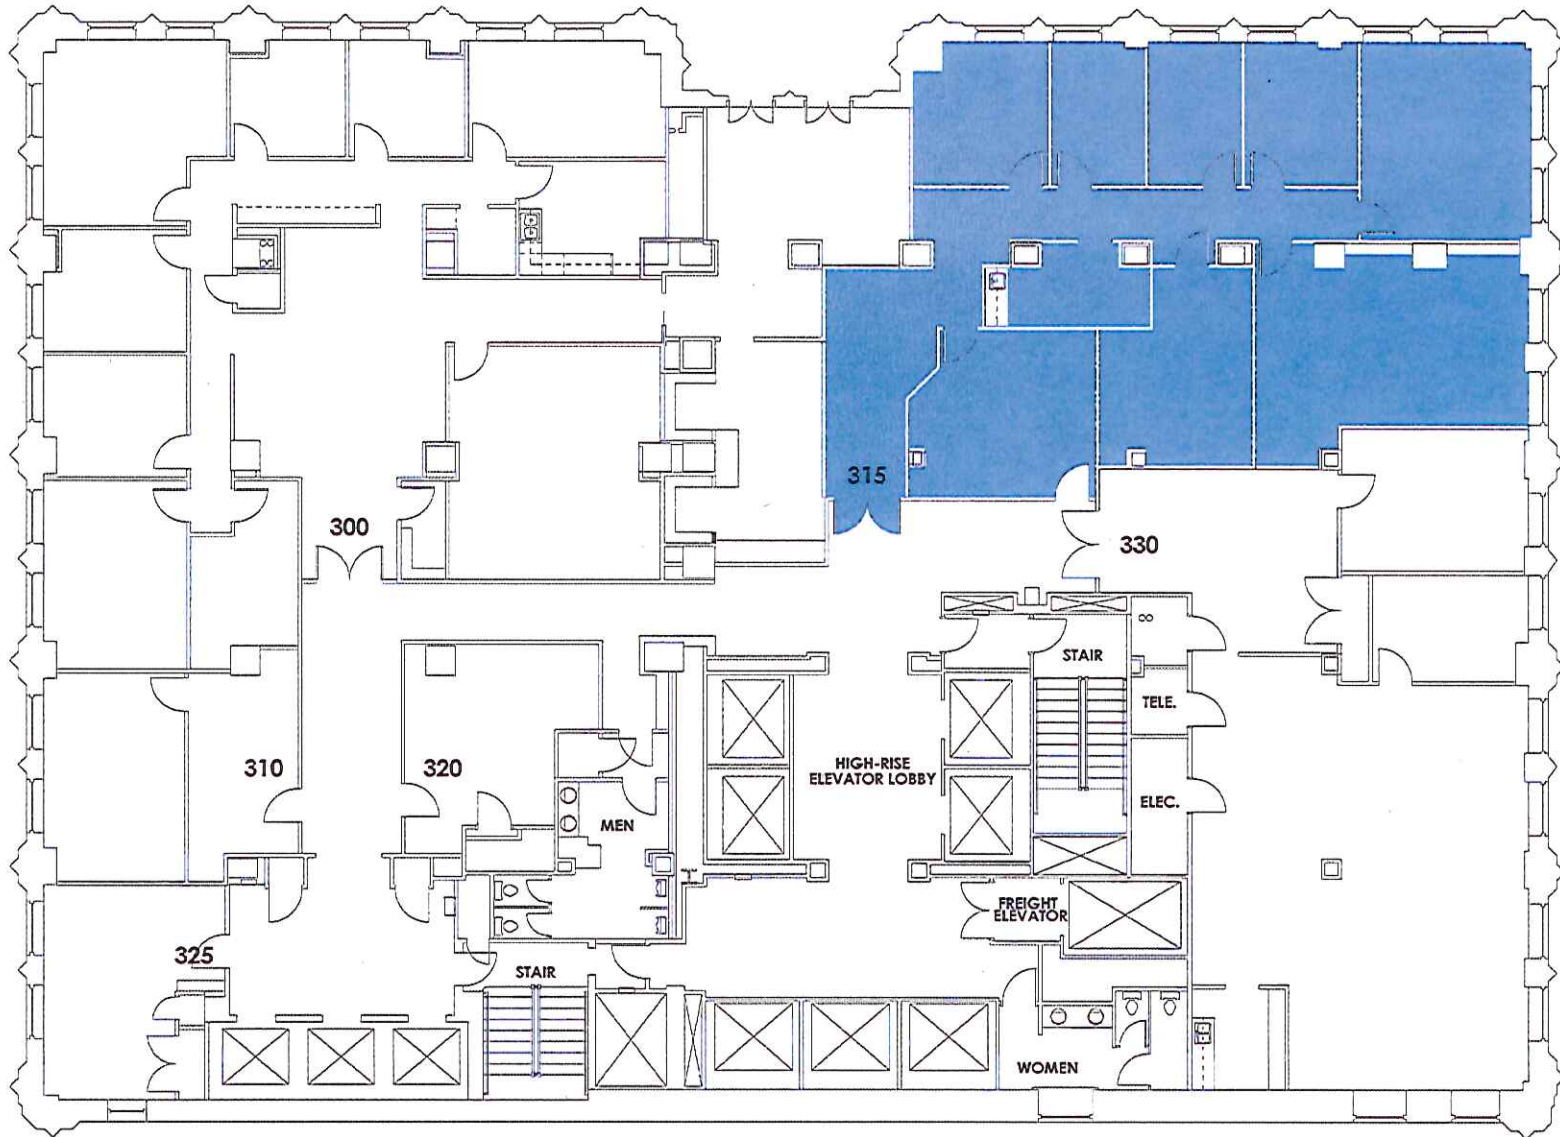

MID-CONTINENT TOWER
401 S. Boston
Tulsa Ok 74133
918-699-0300

Suite 315
2,999 Sq.Ft.